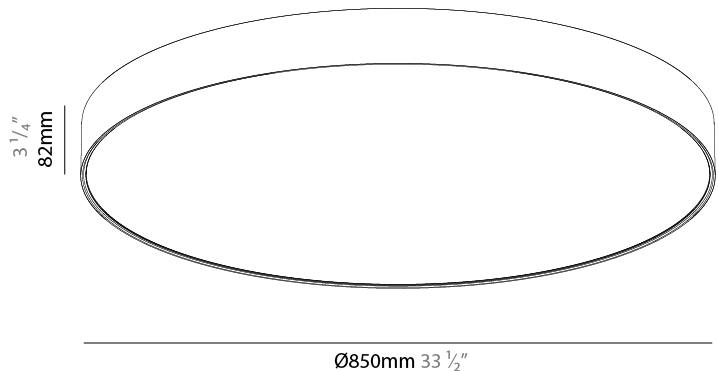

GENERAL

Series: Sign EVO
Partner: Prolicht
Division: Architectural
Installation: Surface
Product Type: Ceiling Surface
Mounting Location: Ceiling
Light Distribution: Direct

PHYSICAL

Shape: Round
Diameter (mm): 850
Diameter (in): 33 7/16
Height (mm): 82
Height (in): 3 1/4
Weight (kg): 8.8
Diffuser: PMMA - Opal / Microprism / Clear Microprism
Fixture Finish: SSR / BKV / CWI / CRY / HAB / UFT / ITA / RUA / FTG / MYG / LOD / PUS / FRO / FUP / KIA / POP / BLS / SPG / MEY / GOH / CHC / COM / ABZ / JAG / OBR / MOS / ROR
Fixture Material: PMMA / Extruded Aluminum / Steel

ELECTRICAL

Lamp Type: LED (Zhaga Standard)
Input Wattage (W): 96
Total Output Wattage (W): 82.4
Dimming: Tri-Mode (Non-Dimming and Phase Dimming (120Vac only) and 0-10V Dimming)
Driver Included: Yes
Driver Location: Integrated
Driver Type: Constant Current - Universal
Driver Class: Class 2
Input Voltage (V): 120
Constant Current (MA): 1400mA
Upon Request: DALI Dimming / MATTER Dimming

LED

Color Temperature (°K): 2700 / 3000 / 3500 / 4000
Max. Delivered Lumen (lm): Max 14543
Nominal Lumen (lm): Max 16157
CRI: >90 CRI
Lamp Life (hrs): 50000

OPTICAL

RATINGS AND CERTIFICATIONS

Certified By: Certified for North American Standards
IP rating: IP40
Glare Rating: ≤ 19