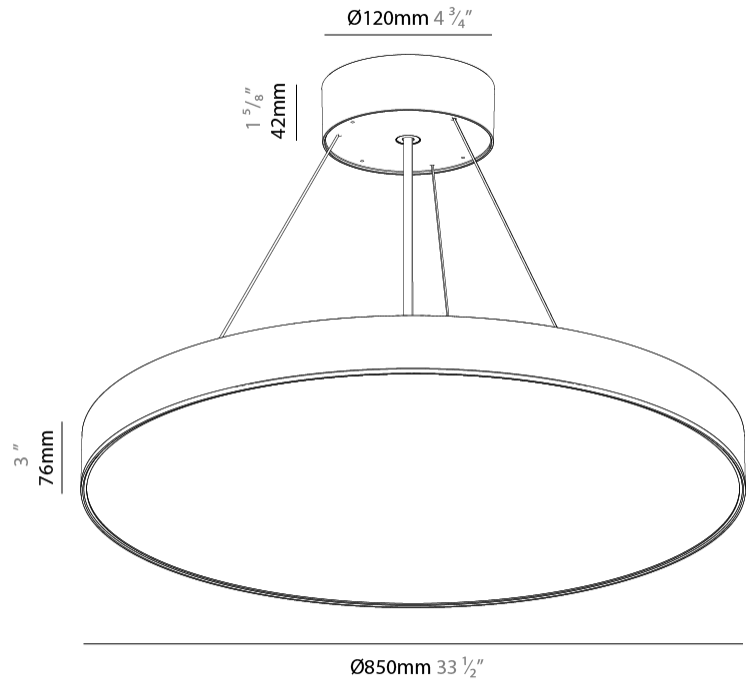

GENERAL

Series: Sign EVO
Partner: Prolicht
Division: Architectural
Installation: Suspension
Product Type: Pendant
Mounting Location: Ceiling
Light Distribution: Direct

PHYSICAL

Shape: Round
Diameter (mm): 850
Diameter (in): 33 7/16
Height (mm): 82
Height (in): 3 1/4
Weight (kg): 8.8
Diffuser: PMMA - Opal / Microprism / Clear Microprism
Fixture Finish: SSR / BKV / CWI / CRY / HAB / UFT / ITA / RUA / FTG / MYG / LOD / PUS / FRO / FUP / KIA / POP / BLS / SPG / MEY / GOH / CHC / COM / ABZ / JAG / OBR / MOS / ROR
Fixture Material: PMMA / Extruded Aluminum / Steel
Cable Details: 2000mm or 6000mm Transparent Cable

ELECTRICAL

Lamp Type: LED (Zhaga Standard)
Input Wattage (W): 96
Total Output Wattage (W): 82.4
Dimming: Tri-Mode (Non-Dimming and Phase Dimming (120Vac only) and 0-10V Dimming)
Driver Included: Yes
Driver Location: Integrated
Driver Type: Constant Current - Universal
Driver Class: Class 2
Input Voltage (V): 120
Constant Current (MA): 1400mA
Upon Request: MATTER Dimming / DALI Dimming (Remote)

LED

Color Temperature (°K): 2700 / 3000 / 3500 / 4000
Max. Delivered Lumen (lm): Max 14543
Nominal Lumen (lm): Max 16157
CRI: >90 CRI
Lamp Life (hrs): 50000

OPTICAL

RATINGS AND CERTIFICATIONS

Certified By: Certified for North American Standards
IP rating: IP40